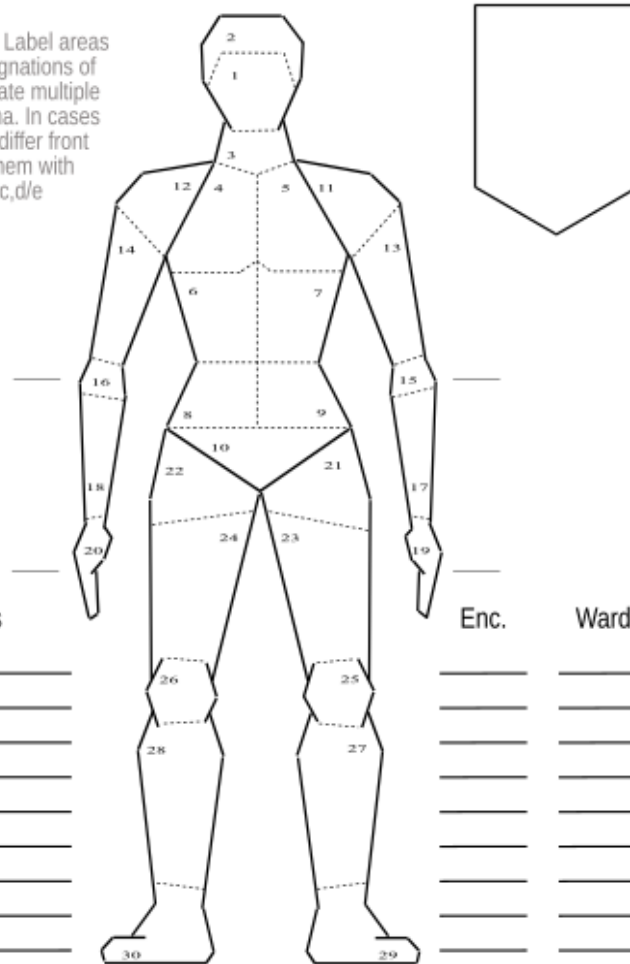

MYTHMAGICA™

Equipment Sheet

Name Slate Dockins (Goblin)

Belt-Pouch

Tinderbox, Knife

Backpack

Bedroll, Cloak, Change of Traveling Clothes, Wineskin
Two weeks of dry rations, 50 feet of rope, Torch
2 pints of oil, Tin cooking pot, Wooden Utensils

Armor Pieces, Clothing, & Jewelry

List articles below. Label areas with the letter designations of the articles. Separate multiple articles by a comma. In cases where the articles differ front to back, partition them with a '/'. For example: c,d/e

Articles	Enc.	Ward
a _____	_____	_____
b _____	_____	_____
c _____	_____	_____
d _____	_____	_____
e _____	_____	_____
f _____	_____	_____
g _____	_____	_____
h _____	_____	_____
i _____	_____	_____
j _____	_____	_____
Totals	_____	_____